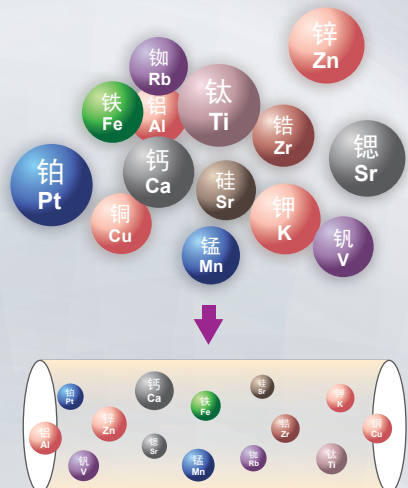

# ComfortZen 白金能量垫

Platinum Sleep Tech Mattress Topper

The Secret of Wellness from Japan

Made In Japan

## What is Platinum Sleep Tech?

Platinum Sleep Tech is the result of the latest weaving technology based on a scientific proportion consisting of 14 types of natural ore. Unlike conventional spray coating technique-produced materials, Platinum Sleep Tech is extremely durable and can withstand multiple washing or scrubbing.

Can be used on both sides