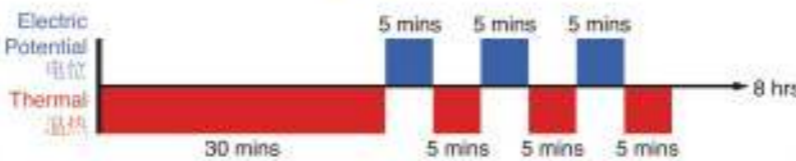

电位与温热治疗自动交互运转

针对体质虚冷，能够保持体温，并且同时获得温热和电位治疗的双重效果。